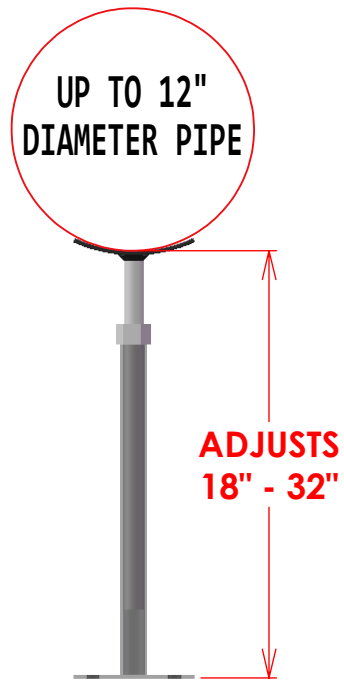

# ADJUSTABLE PIPE SUPPORTS

APS-10-1117

1" PIPE  
6" BASE PLATE  
W/ 5/8" MOUNTING HOLES

APS-10-1832

1-1/2" PIPE  
6" BASE PLATE  
W/ 5/8" MOUNTING HOLES

APS-15-3036

APS-20-3036

2" PIPE  
8" BASE PLATE  
W/ 5/8" MOUNTING HOLES