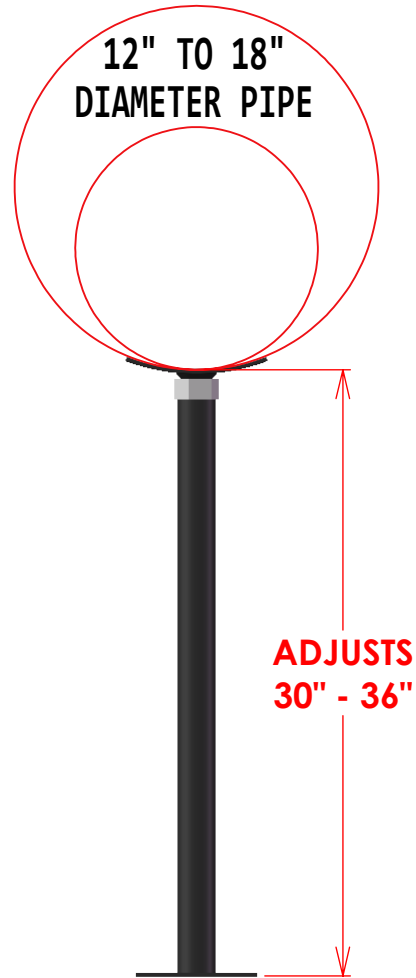

# ADJUSTABLE PIPE SUPPORTS

APS-10-1117

1" PIPE  
6" BASE PLATE  
W/ 5/8" MOUNTING HOLES

APS-10-1832

1-1/2" PIPE  
6" BASE PLATE  
W/ 5/8" MOUNTING HOLES

APS-15-3036

APS-20-3036

2" PIPE  
8" BASE PLATE  
W/ 5/8" MOUNTING HOLES