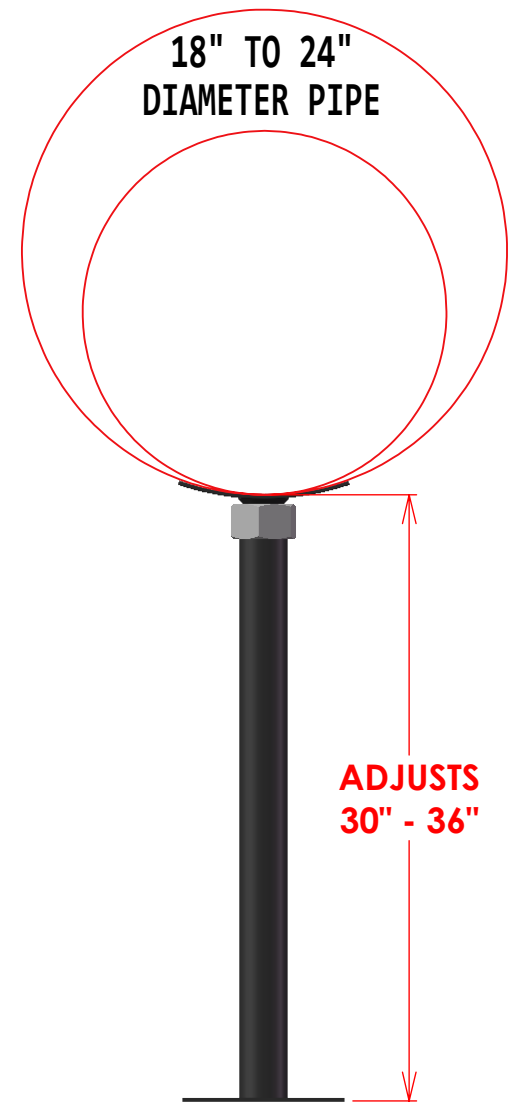

# ADJUSTABLE PIPE SUPPORTS

APS-10-1117

1" PIPE  
6" BASE PLATE  
W/ 5/8" MOUNTING HOLES

APS-10-1832

1-1/2" PIPE  
6" BASE PLATE  
W/ 5/8" MOUNTING HOLES

APS-15-3036

APS-20-3036

2" PIPE  
8" BASE PLATE  
W/ 5/8" MOUNTING HOLES